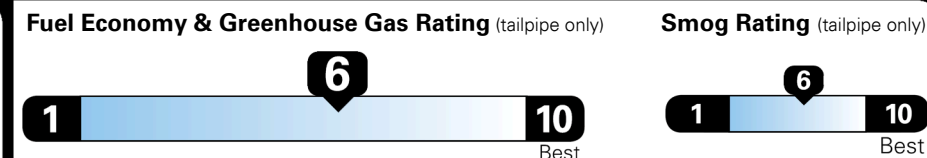

EPA DOT Fuel Economy and Environment

Gasoline Vehicle

Fuel Economy
34 MPG
combined city/hwy
2.9 gallons per 100 miles
Small SUVs range from 14 to 125 MPG. The best vehicle rates 146 MPGe.

You save $1,250
in fuel costs over 5 years compared to the average new vehicle.

Annual fuel cost
$1,450